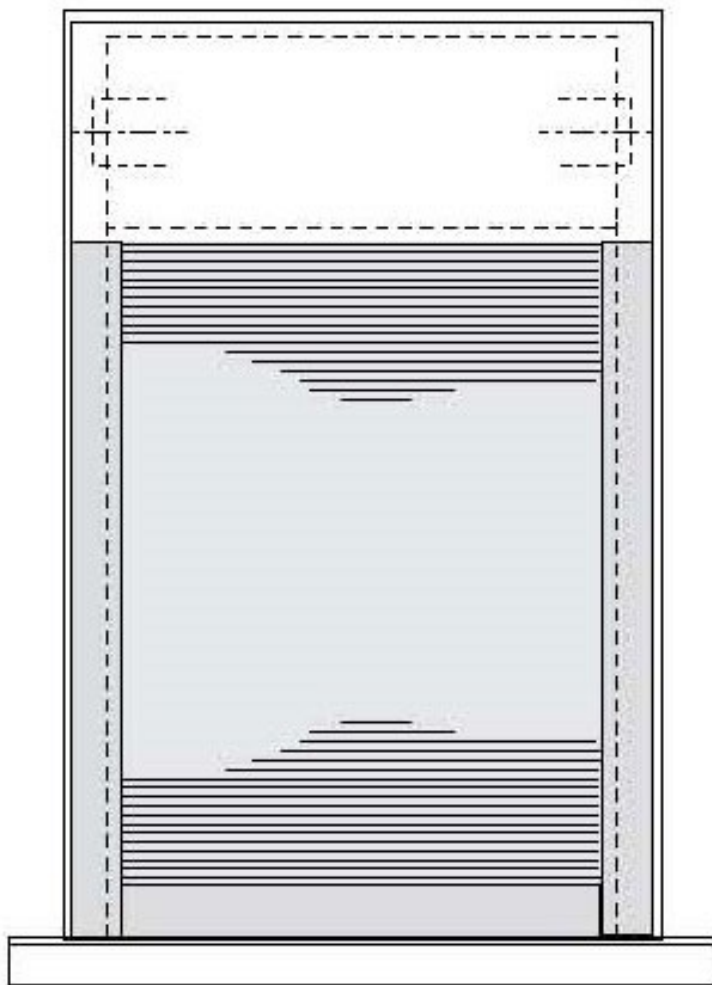

Dimensions: mm

PARTS LIST	
ITEM	DESCRIPTION
1	Fasteners By Others
2	Head Box
3	Sill Channel
4	Side Channel
5	Shade Curtain

Dimensions: mm

PARTS LIST	
ITEM	DESCRIPTION
1	Fasteners By Others
2	Head Box
3	Sill Channel
4	Side Channel
5	Shade Curtain

Dimensions: mm

PARTS LIST	
ITEM	DESCRIPTION
1	Fasteners By Others
2	Head Box
3	Sill Channel
4	Side Channel
5	Shade Curtain

Dimensions: mm

ΤΡΟΠΟΙ ΕΓΚΑΤΑΣΤΑΣΗΣ THEAROLL

ΤΡΟΠΟΙ ΕΓΚΑΤΑΣΤΑΣΗΣ THEAROLL

INNER MOUNTING