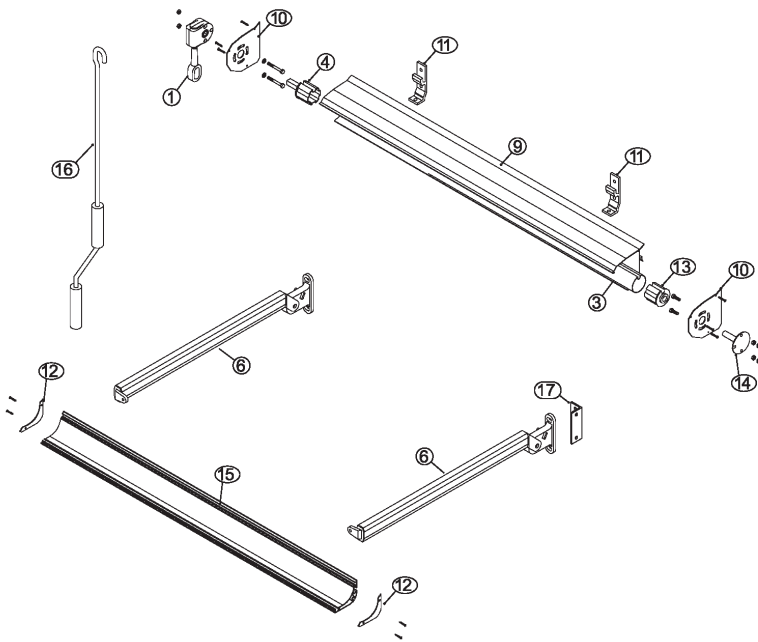

Italia

ITALIA is a drop awning with preassembled springs for balcony installations. Quick and easy install, it offers an optional fabric-saving hood.

The maximum recommended dimensions are 500cm width and 180cm projection.

TECHNICAL SPECIFICATIONS & FEATURES

Installation with cassette

Installation without cassette