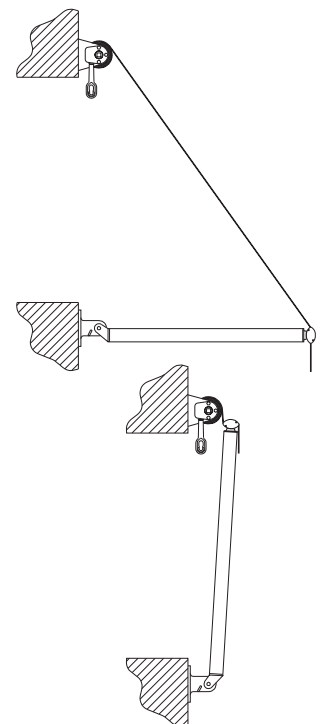

Italia

ITALIA is a drop awning with preassembled springs for balcony installations. Quick and easy install, it offers an optional fabric-saving hood.

The maximum recommended dimensions are 500cm width and 180cm projection.

TECHNICAL SPECIFICATIONS & FEATURES

Installation with cassette

Installation without cassette