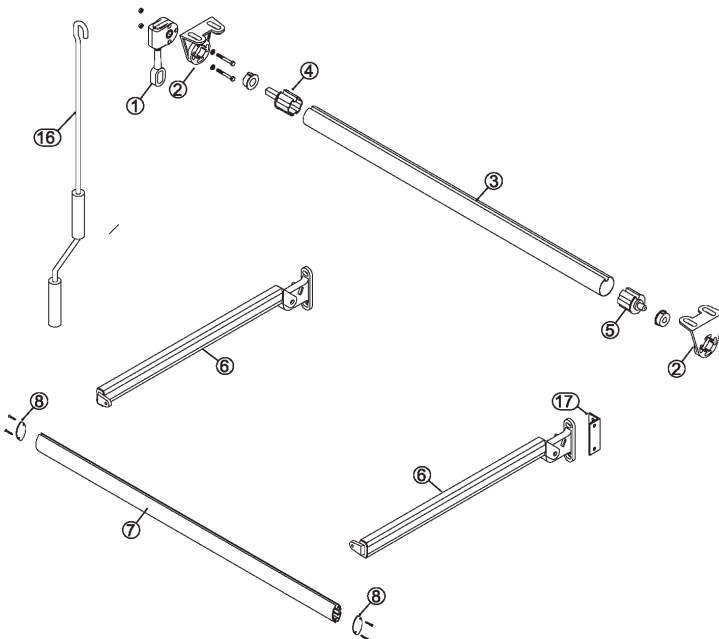

Italia

ITALIA is a drop awning with preassembled springs for balcony installations. Quick and easy install, it offers an optional fabric-saving hood.

The maximum recommended dimensions are 500cm width and 180cm projection.

TECHNICAL SPECIFICATIONS & FEATURES

Installation with cassette

Installation without cassette