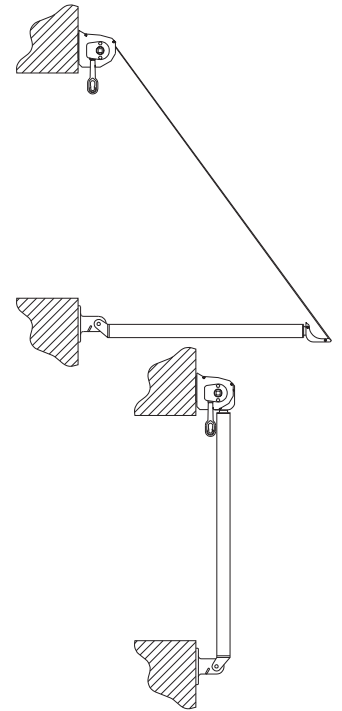

Italia

ITALIA is a drop awning with preassembled springs for balcony installations. Quick and easy install, it offers an optional fabric-saving hood.

The maximum recommended dimensions are 500cm width and 180cm projection.

TECHNICAL SPECIFICATIONS & FEATURES

Installation with cassette

Installation without cassette