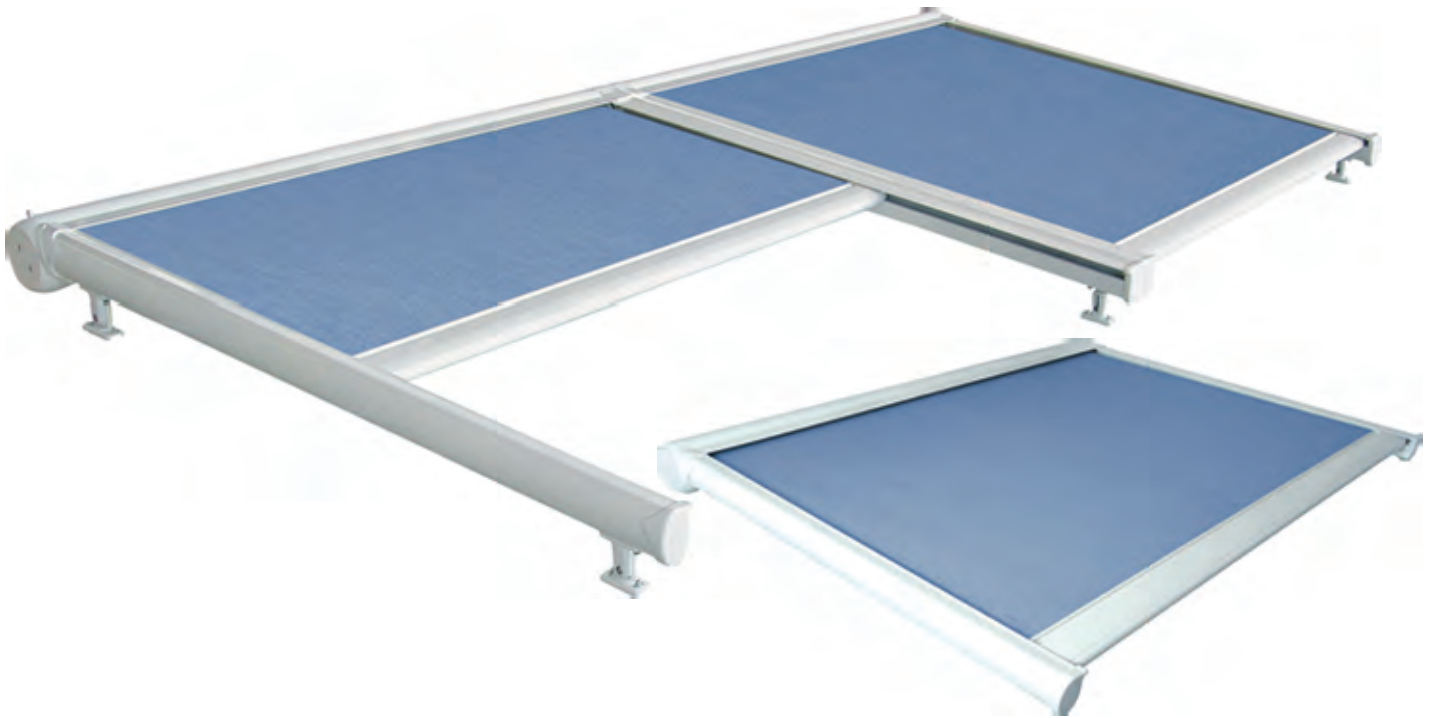

Giotto

GIOTTO is a new product studied for glass roofs, conservatories or pergolas.

Thanks to the expertise acquired through the years, designed and developed a product in which innovative technical solutions join nice design.

GIOTTO works only through motorized system. Maxi dimensions are 500cm width and 400cm projection.

TECHNICAL SPECIFICATIONS & FEATURES