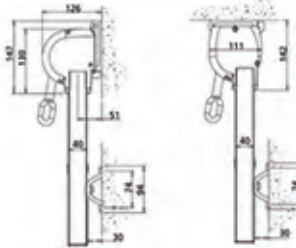

Wall cassette end cap

Wall Installation

Ceiling Installation

## Dropdy GP

Model with aluminium profile guide, ceiling or wall cassette, interchangeable components.

Aluminium profile guide Ceiling cassette end cap

Wall cassette end cap Profile guide with mounting bracket

Wall Installation Ceiling Installation