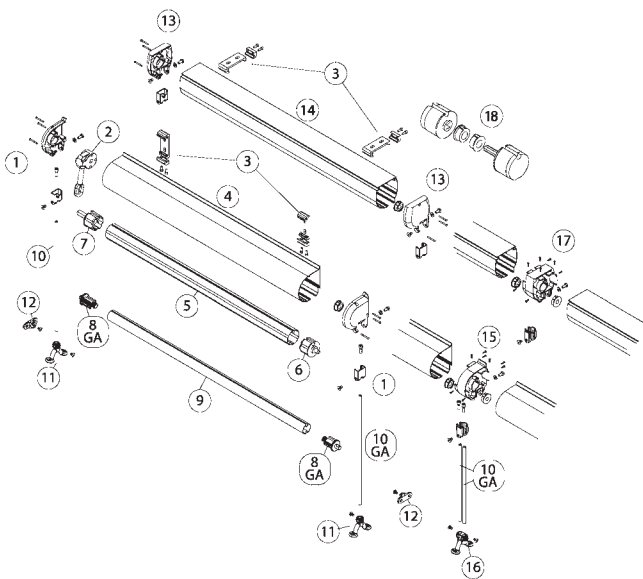

Droppy GC

Droppy GB

Droppy GA

Droppy GP