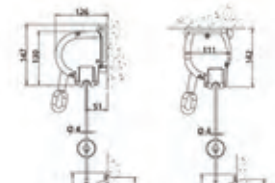

### Dropy GC

Model with  $\varnothing$  4mm stainless cable guide, ceiling or wall cassette, interchangeable components

Universal mounting bracket

Double Universal mounting bracket

Ceiling cassette middle joint

Wall cassette end cap

Wall Installation

Ceiling Installation