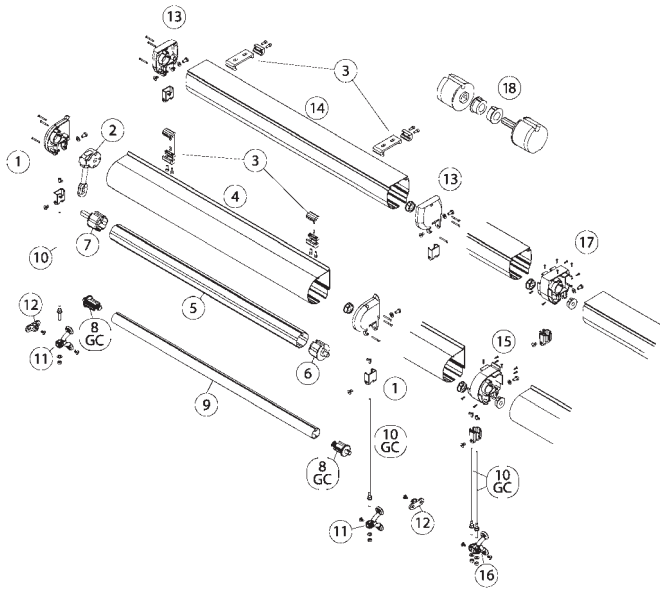

Droppy GC

Droppy GB

Droppy GA

Droppy GP