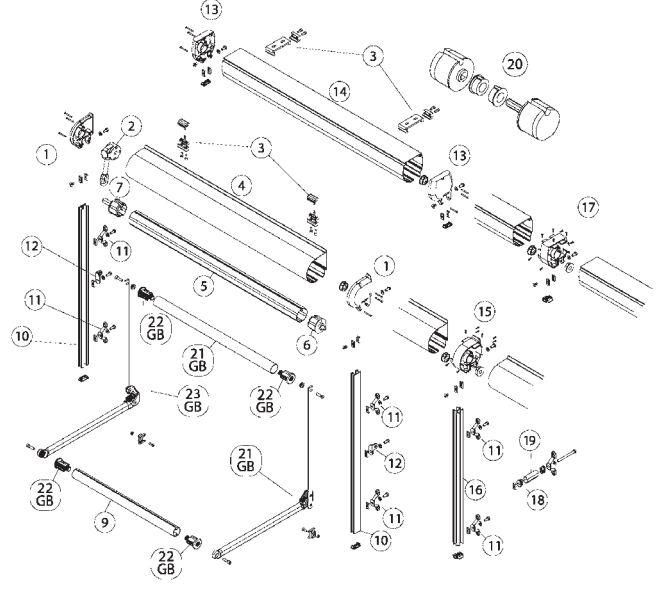

Droppy GC

Droppy GB

Droppy GA

Droppy GP