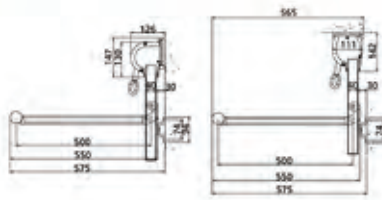

Wall Installation Ceiling Installation

## Dropdy GB

Model with aluminium profile guide and 50cm arms, ceiling or wall cassette, interchangeable components.

50cm arm Ceiling cassette and profile guide

Wall cassette middle joint Central profile guide