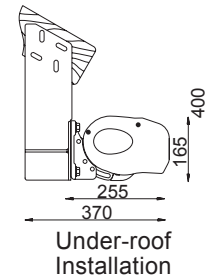

## Armony

**ARMONY** is a fully cassetted folding arms awning on intermediate positions brackets with double covered cable or stainless steel chain arms.

The maximum recommended dimensions are 60cm width and 360cm projection with a  $\varnothing$  80mm roller tube. The awning is modular and the width can be extended by adding more profiles. As an option you also have a system of regulation with an external screw, a junction kit and an internal balance support.

## TECHNICAL SPECIFICATIONS & FEATURES

Minimum awing encumbrances 1 pair arms	
Projection	Min Width
160	205
185	230
210	255
235	280
260	305
285	330
310	355
335	380
360	405

### Maxi advised dimensions (single module)

Cassette ceiling  
bracket

Silver Steel  
Bronze