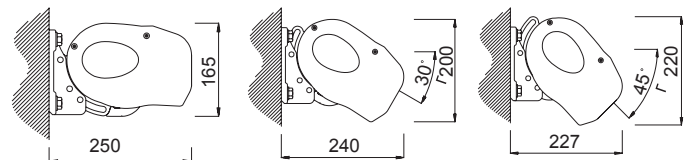

## Armony

**ARMONY** is a fully cassetted folding arms awning on intermediate positions brackets with double covered cable or stainless steel chain arms.

The maximum recommended dimensions are 60cm width and 360cm projection with a  $\varnothing$  80mm roller tube. The awning is modular and the width can be extended by adding more profiles. As an option you also have a system of regulation with an external screw, a junction kit and an internal balance support.

## TECHNICAL SPECIFICATIONS & FEATURES

Minimum awing encumbrances 1 pair arms	
Projection	Min Width
160	205
185	230
210	255
235	280
260	305
285	330
310	355
335	380
360	405

### Maxi advised dimensions (single module)

Cassette ceiling  
bracket

Silver Steel  
Bronze