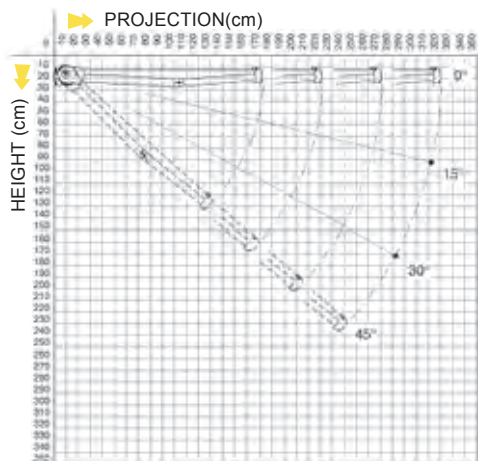

## Armony

**ARMONY** is a fully cassetted folding arms awning on intermediate positions brackets with double covered cable or stainless steel chain arms.

The maximum recommended dimensions are 60cm width and 360cm projection with a  $\varnothing$  80mm roller tube. The awning is modular and the width can be extended by adding more profiles. As an option you also have a system of regulation with an external screw, a junction kit and an internal balance support.

## TECHNICAL SPECIFICATIONS & FEATURES

Minimum awing encumbrances 1 pair arms	
Projection	Min Width
160	205
185	230
210	255
235	280
260	305
285	330
310	355
335	380
360	405

### COVERING DIAGRAM