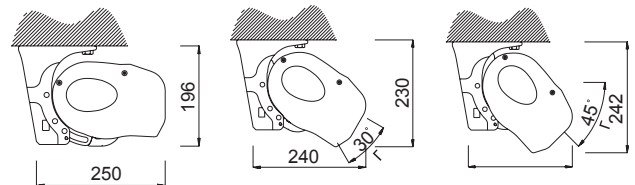

## Armony

**ARMONY** is a fully cassetted folding arms awning on intermediate positions brackets with double covered cable or stainless steel chain arms.

The maximum recommended dimensions are 60cm width and 360cm projection with a  $\varnothing$  80mm roller tube. The awning is modular and the width can be extended by adding more profiles. As an option you also have a system of regulation with an external screw, a junction kit and an internal balance support.

## TECHNICAL SPECIFICATIONS & FEATURES

Minimum awing encumbrances 1 pair arms	
Projection	Min Width
160	205
185	230
210	255
235	280
260	305
285	330
310	355
335	380
360	405

### Maxi advised dimensions (single module)

Cassette ceiling  
bracket

Silver Steel  
Bronze