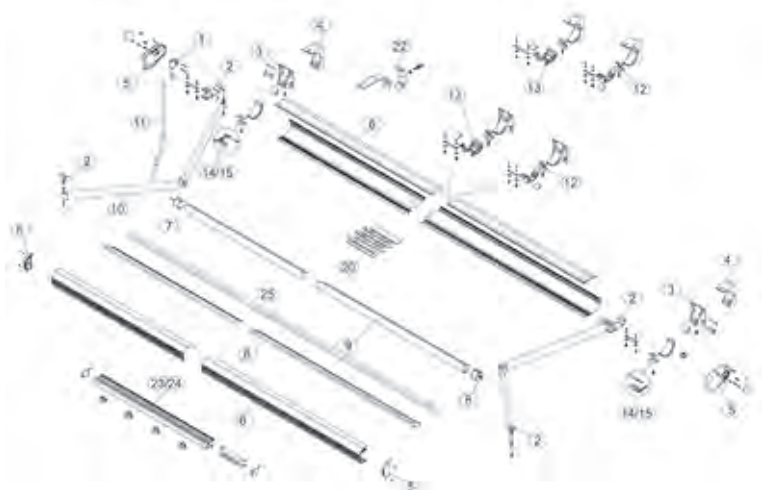

Maxi advised dimensions (single module)