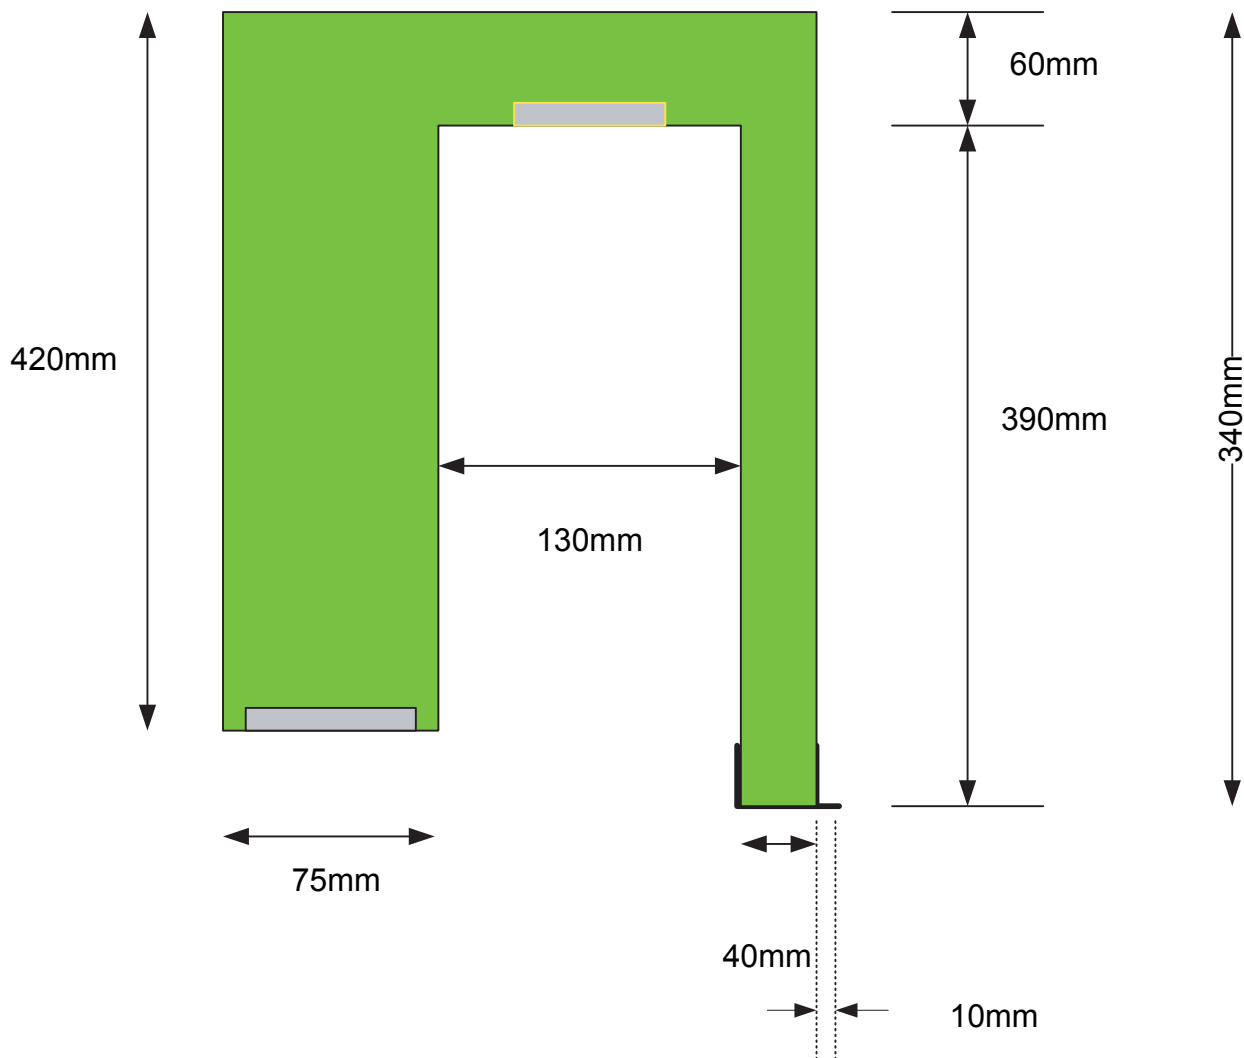

Box needs to rest on the wall with 10 cm for winch handling or 4 cm for motor handling.

Best possible integration of a shade system in the facade.

Surface available with mineral coating or plaster base profile.

Κουτί Εξωτερικής Σκίασης 255x340mm  
External Blinds Box 255x340mm

Κουτί Εξωτερικής Σκίασης 255x450mm  
External Blinds Box 255x450mm