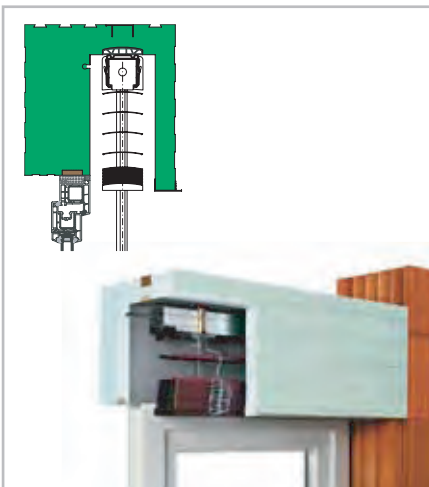

Box needs to rest on the wall with 10 cm for winch handling or 4 cm for motor handling.

Best possible integration of a shade system in the facade.

Surface available with mineral coating or plaster base profile.

For plaster walls

**ROKA-SHADOW BLOCK VO**

For brick walls

**ROKA-SHADOW BLOCK VW**

For ETICS walls

Flexible top-mounted system for External Blinds

For plaster walls

For ETICS walls