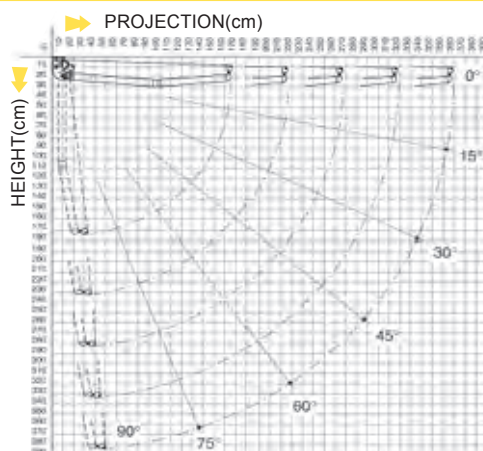

Palladio 2040

PALLADIO 2040 is a folding arm awning on a \varnothing 40x40mm zinc and laqued steel square bar with half cassette and double covered cables or stainless chain arms. The maximum recommended dimensions are 700cm width and 360cm projection on a 40x40mm zinc and laqued steel square bar with \varnothing 70mm roller tube.

TECHNICAL SPECIFICATIONS & FEATURES

Minimum awning encumbrances 1 pair arms	
Projection	Min. Width
160	201
185	226
210	251
235	276
260	301

Wall Installation

Ceiling Installation

Arm with chain

Arm with chain

COVERING DIAGRAM

Max. Width 5m Only 1 pair arms

Maxi advised dimensions
(single module)
Width 500 x Projection 310