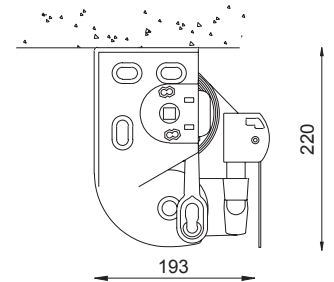

Palladio 2040

PALLADIO 2040 is a folding arm awning on a \varnothing 40x40mm zinc and laqued steel square bar with half cassette and double covered cables or stainless chain arms. The maximum recommended dimensions are 700cm width and 360cm projection on a 40x40mm zinc and laqued steel square bar with \varnothing 70mm roller tube.

TECHNICAL SPECIFICATIONS & FEATURES

Minimum awning encumbrances 1 pair arms	
Projection	Min. Width
160	201
185	226
210	251
235	276
260	301

Wall Installation

Ceiling Installation

Arm with chain

Arm with chain

COVERING DIAGRAM

Max. Width 5m Only 1 pair arms

Maxi advised dimensions
(single module)
Width 500 x Projection 310