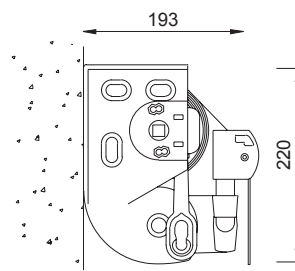

Palladio 2040

PALLADIO 2040 is a folding arm awning on a \varnothing 40x40mm zinc and laqued steel square bar with half cassette and double covered cables or stainless chain arms. The maximum recommended dimensions are 700cm width and 360cm projection on a 40x40mm zinc and laqued steel square bar with \varnothing 70mm roller tube.

TECHNICAL SPECIFICATIONS & FEATURES

Minimum awning encumbrances 1 pair arms	
Projection	Min. Width
160	201
185	226
210	251
235	276
260	301

Wall Installation

Ceiling Installation

Arm with chain

Arm with chain

COVERING DIAGRAM

Max. Width 5m Only 1 pair arms

Maxi advised dimensions
(single module)
Width 500 x Projection 310