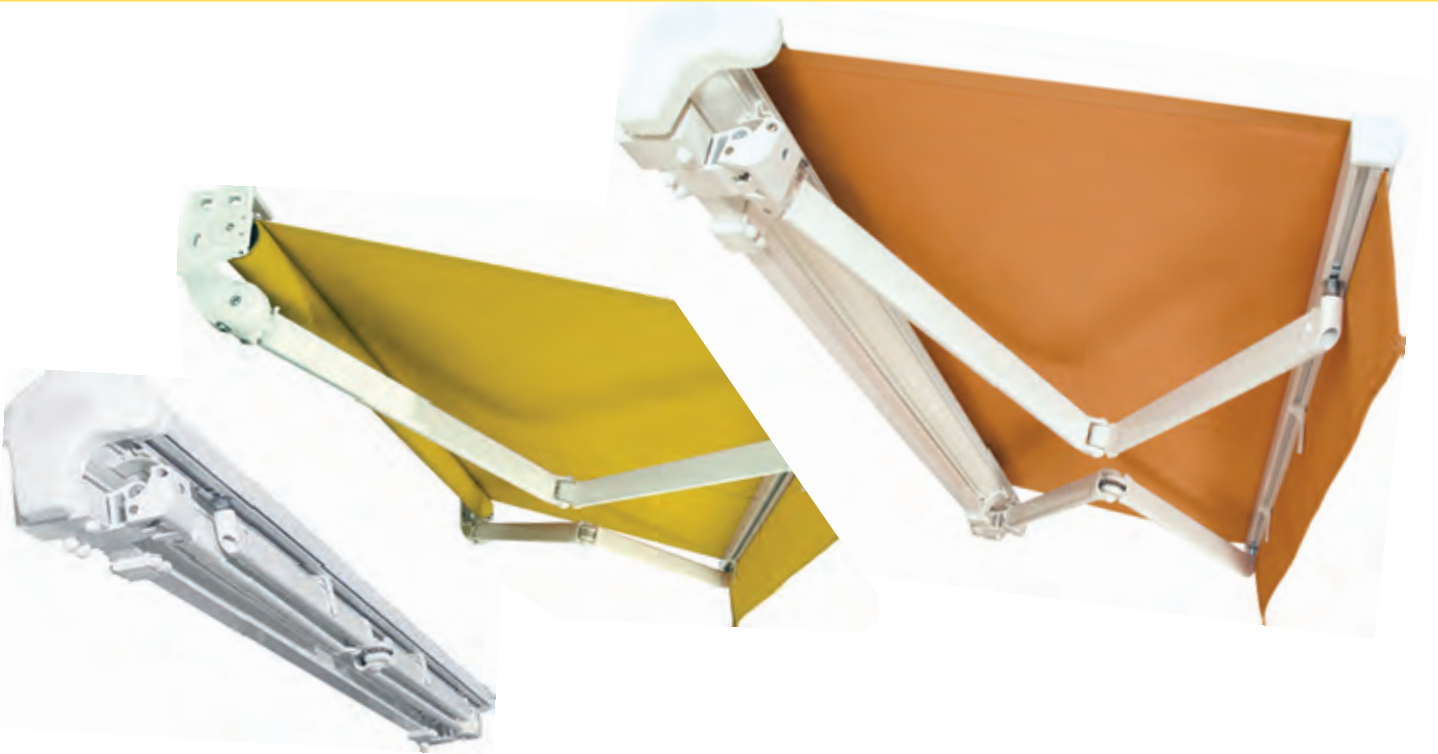

Palladio 2040

PALLADIO 2040 is a folding arm awning on a \varnothing 40x40mm zinc and laqued steel square bar with half cassette and double covered cables or stainless chain arms. The maximum recommended dimensions are 700cm width and 360cm projection on a 40x40mm zinc and laqued steel square bar with \varnothing 70mm roller tube.

TECHNICAL SPECIFICATIONS & FEATURES

Minimum awning encumbrances 1 pair arms	
Projection	Min. Width
160	201
185	226
210	251
235	276
260	301

Wall Installation

Ceiling Installation

Arm with chain

Arm with chain

COVERING DIAGRAM

Max. Width 5m Only 1 pair arms

Maxi advised dimensions
(single module)
Width 500 x Projection 310