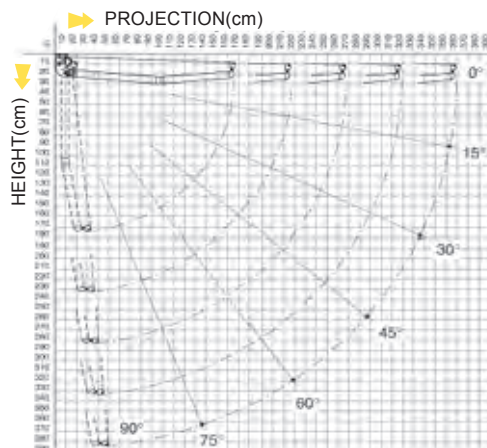

Maxi recommended dimensions are 500cm width and 310cm projection on a \varnothing 70mm roller tube.

TECHNICAL SPECIFICATIONS & FEATURES

Minimum awning encumbrances 1 pair arms	
Projection	Min. Width
160	201
185	226
210	251
235	276
260	301

Wall Installation

Ceiling Installation

COVERING DIAGRAM

Max. Width 5m Only 1 pair arms

Arm with chain

Arm with chain

Arm with cable

Maxi advised dimensions
(single module)
Width 500 x Projection 310