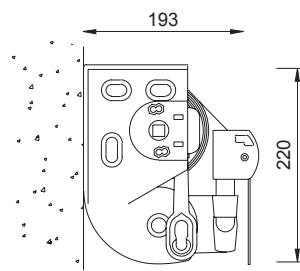

Palladio 2010 PS CONO

PALLADIO 2010 PS CONO is a compact folding arm awning with covered double cables or stainless chain arms on independent side bracket with conus-shaped adjustment. This awning can be installed inside a niche as well.

Maxi recommended dimensions are 500cm width and 310cm projection on a \varnothing 70mm roller tube.

TECHNICAL SPECIFICATIONS & FEATURES

Minimum awning encumbrances 1 pair arms	
Projection	Min. Width
160	201
185	226
210	251
235	276
260	301

Wall Installation

Ceiling Installation

COVERING DIAGRAM

Max. Width 5m Only 1 pair arms

Arm with chain

Arm with chain

Arm with cable

Maxi advised dimensions
(single module)
Width 500 x Projection 310