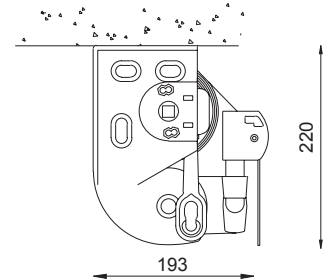

Maxi recommended dimensions are 500cm width and 310cm projection on a \varnothing 70mm roller tube.

TECHNICAL SPECIFICATIONS & FEATURES

Minimum awning encumbrances 1 pair arms	
Projection	Min. Width
160	201
185	226
210	251
235	276
260	301

Wall Installation

Ceiling Installation

COVERING DIAGRAM

Max. Width 5m Only 1 pair arms

Arm with chain

Arm with chain

Arm with cable

Maxi advised dimensions
(single module)
Width 500 x Projection 310