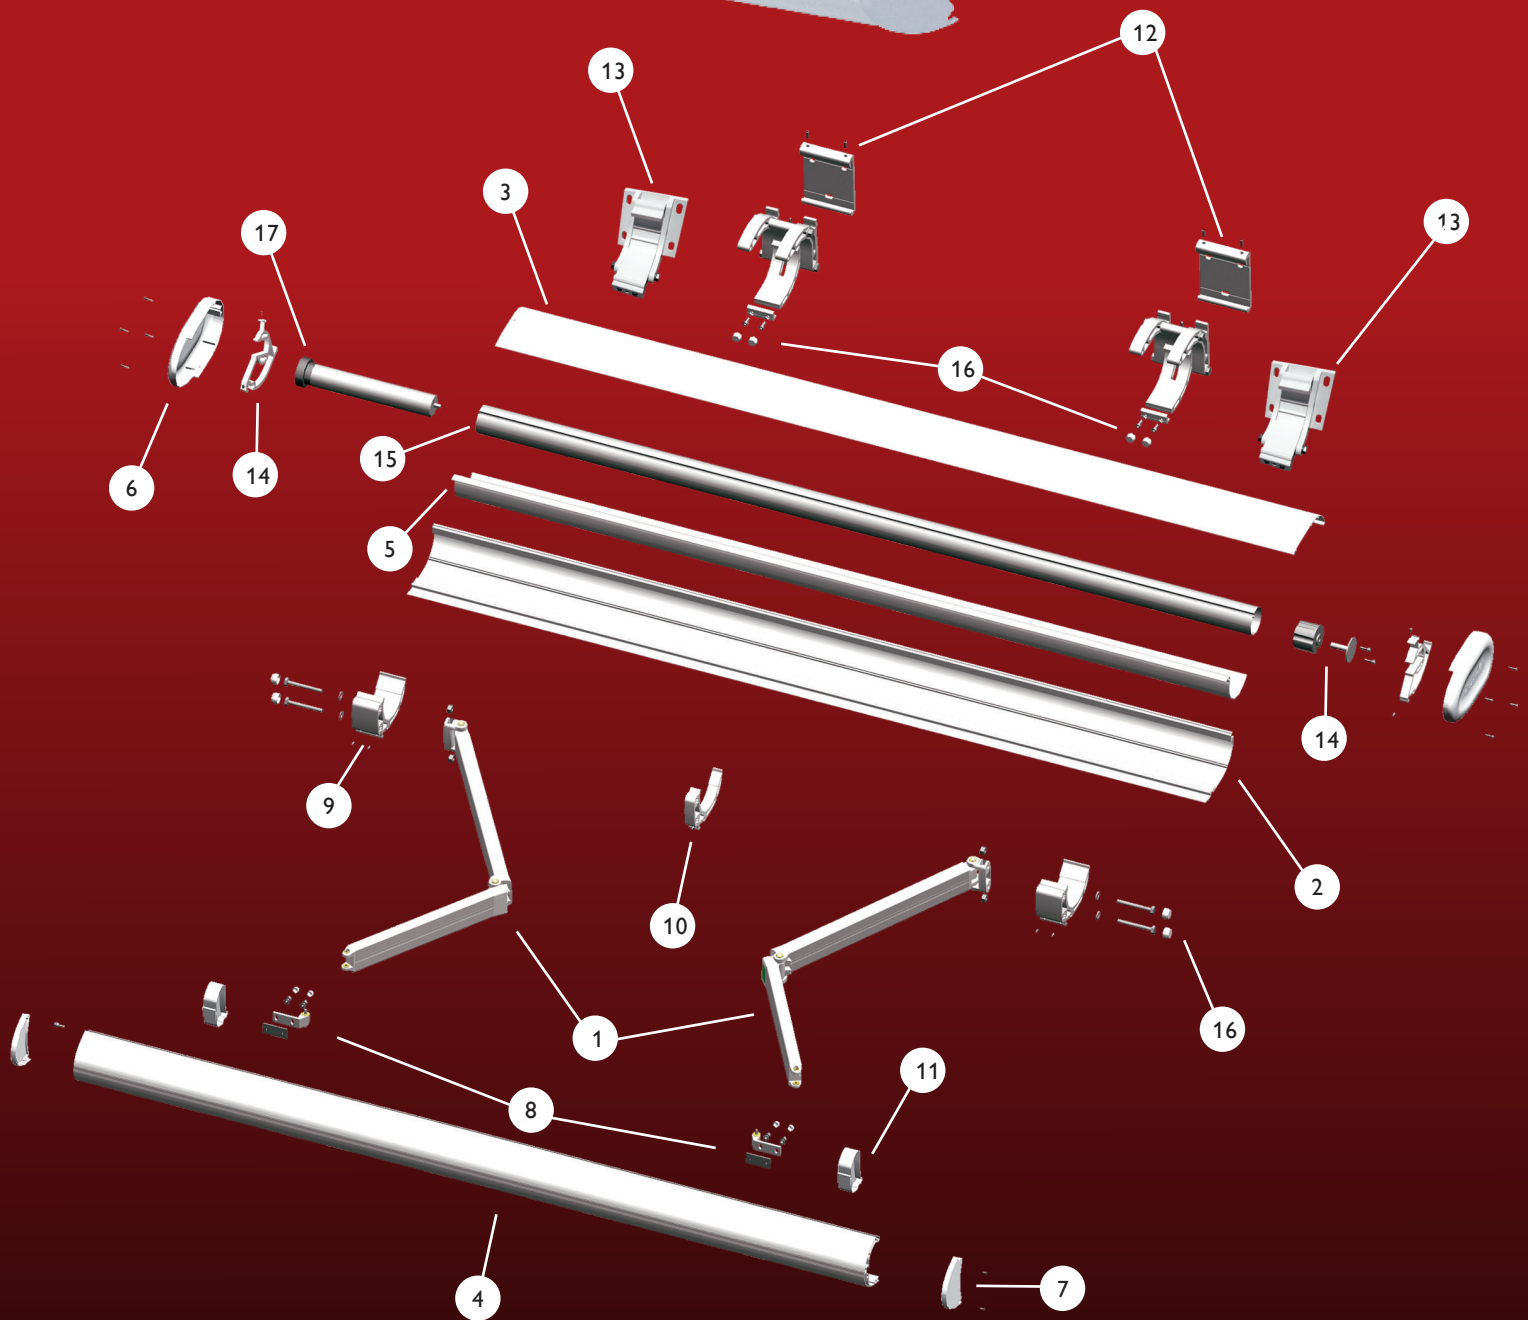

oval cassette awning

The **Oval cassette** is designed to cover small and large surface (from 2.65m to 7m wide and from 2m to 3.5m projection) and provides complete protection of the the fabric and the motor as a full cassette awning system.

Motorisation

- Absolute ergonomoy and protection
- Wind sensors, sun and wind sensors (optional)
- Single and multi-channel remote control
- Wireless technology

The special series S34 of arms is exclusively designed for the Oval Cassette in order to achieve at maximum projection, proper stretching for all kind of fabrics.

oval KAZETINA

oval cassette awning

oval cassette awning

Ceiling instalation • Montaggio a soffito • Installation au plafond • Deckenmontage • Plafond installatie • Montaje en el techo • Τοποθέτηση οροφής