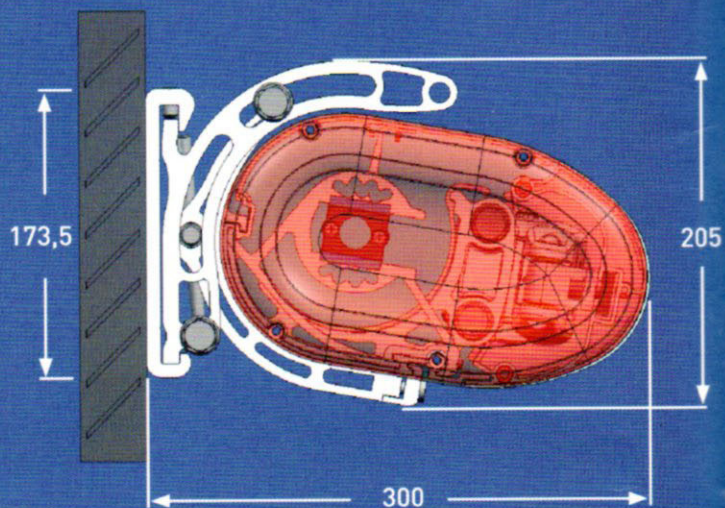

oval cassette awning

The **Oval cassette** is designed to cover small and large surface (from 2.65m to 7m wide and from 2m to 3.5m projection) and provides complete protection of the the fabric and the motor as a full cassette awning system.

Motorisation

- Absolute ergonomoy and protection
- Wind sensors, sun and wind sensors (optional)
- Single and multi-channel remote control
- Wireless technology

The special series S34 of arms is exclusively designed for the Oval Cassette in order to achieve at maximum projection, proper stretching for all kind of fabrics.

oval KAZETINA

oval cassette awning

oval cassette awning

Ceiling instalation • Montaggio a soffito • Installation au plafond • Deckenmontage • Plafond installatie • Montaje en el techo • Τοποθέτηση οροφής

Wall instalation • Montaggio a parete • Installation au mur • Wandmontage • Muur installatie • Montaje en la pared • Τοποθέτηση τοίχου

Covering diagram • Diagramma di copertura • Surface de couverture • Abdeckungsraum • Diagram van bents • Diagramma de cobertura • Διαγράμμα κλίσεων