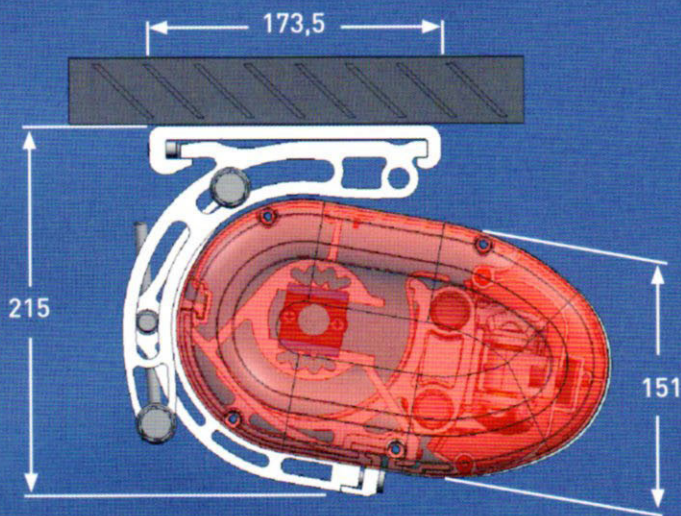

oval cassette awning

The **Oval cassette** is designed to cover small and large surface (from 2.65m to 7m wide and from 2m to 3.5m projection) and provides complete protection of the the fabric and the motor as a full cassette awning system.

Motorisation

- Absolute ergonomoy and protection
- Wind sensors, sun and wind sensors (optional)
- Single and multi-channel remote control
- Wireless technology

The special series S34 of arms is exclusively designed for the Oval Cassette in order to achieve at maximum projection, proper stretching for all kind of fabrics.

oval KAZETINA

oval cassette awning

oval cassette awning

Ceiling instalation • Montaggio a soffito • Installation au plafond • Deckenmontage • Plafond installatie • Montaje en el techo • Τοποθέτηση οροφής