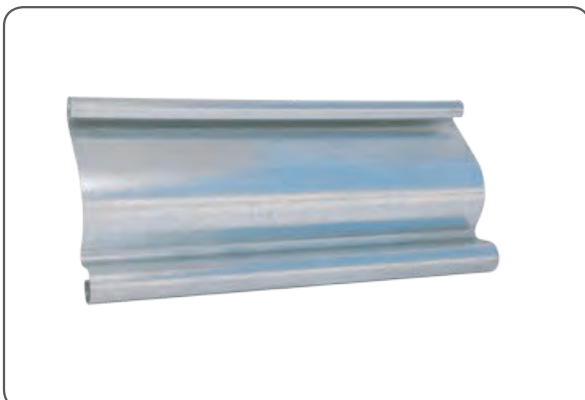

Security Garage Doors provide heat insulation and sound proofing, a completely quiet function, great resistance at large openings, at wind pressure, frequent use and construction stability.

They are manufactured of insulated with polyurethane aluminium slats 18x77mm or of extruded aluminium and are tested to the highest standards being certified to the high safety requirements and performance.

ΤΕΧΝΙΚΑ ΧΑΡΑΚΤΗΡΙΣΤΙΚΑ & ΠΡΟΔΙΑΓΡΑΦΕΣ TECHNICAL SPECIFICATIONS & FEATURES

ΡΟΛΟ ΑΛΟΥΜΙΝΙΟΥ ΜΕ ΠΟΛΥΟΥΡΕΘΑΝΗ
ROLLING SHUTTER WITH POLYURETHANE

ΡΟΛΟ ΔΙΑΤΡΗΤΟ
PERFORATED

ΡΟΛΟ ΛΑΜΑΡΙΝΑΣ ΙΣΙΟ
LINEAR STEEL SHEET-METAL

ΡΟΛΟ ΛΑΜΑΡΙΝΑΣ ΚΑΜΠΥΛΟ
CURVED STEEL SHEET-METAL

ΠΕΡΙΓΡΑΦΗ ΦΥΛΛΟΥ SLAT DESCRIPTION	ΠΑΧΟΣ THICKNESS (mm)	ΔΙΑΣΤΑΣΕΙΣ DIMENSIONS (mm)
ΡΟΛΟ ΑΛΟΥΜ. ΜΕ ΠΟΛ/ΝΗ WITH POLYURETHANE	6	20 x 115
ΡΟΛΟ ΛΑΜΑΡΙΝΑΣ ΙΣΙΟ LINEAR STEEL SHEET-METAL	6, 8, 10	15 x 125
ΡΟΛΟ ΛΑΜΑΡΙΝΑΣ ΚΑΜΠΥΛΟ CURVED STEEL SHEET-METAL	8, 10	18 x 112
ΡΟΛΟ ΔΙΑΤΡΗΤΟ PERFORATED	6, 8, 10	15 x 125