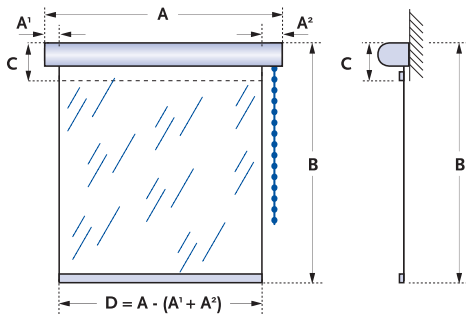

Roller Blind Cassette Cassette 38mm - Cassette Side Channel

- The cassette valance offers an aesthetic look to the blind and protects the rolled fabric.
- Professional system designed to create the environment needed for power-point presentations and total blackout. The blind is fitted into a lightproof frame for all four sides.

• **Oeko-tex Standard**
 Environmentally friendly. Tested for harmful substances.

TECHNICAL SPECIFICATIONS & FEATURES

Size Ind.	Sizes in mm min	max	Remarks
A	300	2500	
A ¹	21,5		
A ²	19,5		
B	300	2200	Day-light
	300	1900	Black out
	300	1500	Screen
C	72		
D	A +/- 41		

Size Ind.	Sizes in mm min	max	Remarks
A	400	2500	
A ¹	25		
A ²	25		
B	300	2200	Day-light
	300	1900	Blackout
	300	1500	Screen
C	107		
D	A +/- 50		