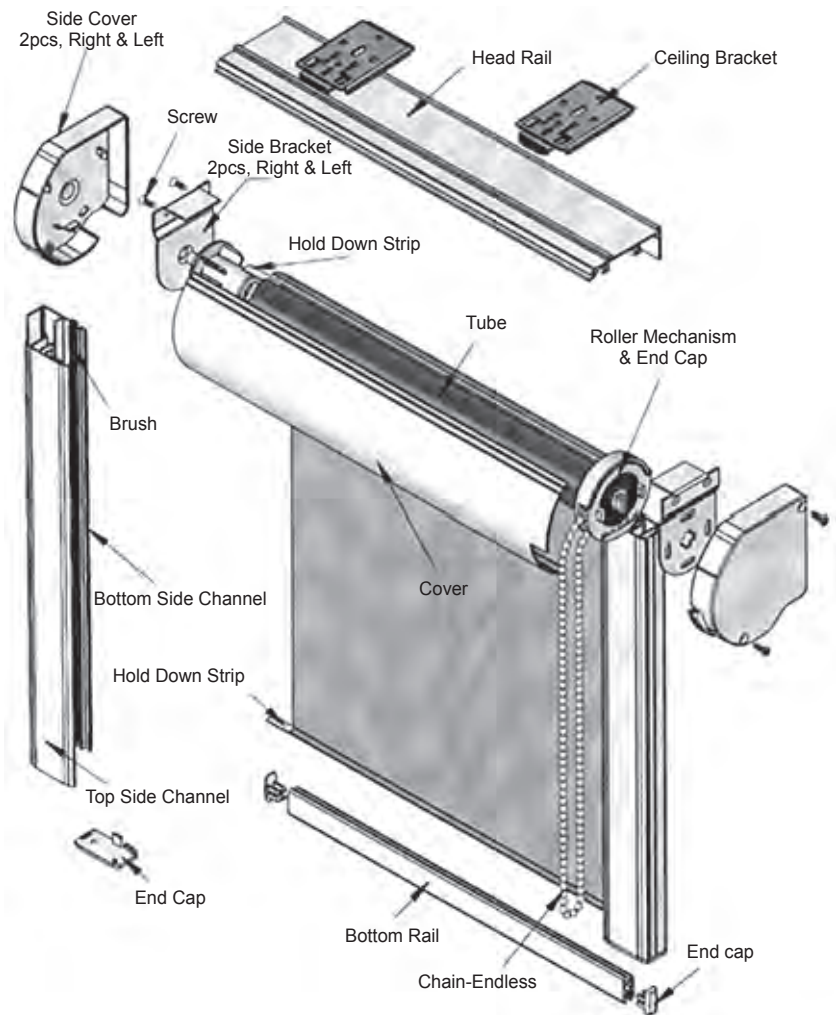

Roller Blind Cassette Cassette 38mm - Cassette Side Channel

- The cassette valance offers an aesthetic look to the blind and protects the rolled fabric.
- Professional system designed to create the environment needed for power-point presentations and total blackout. The blind is fitted into a lightproof frame for all four sides.

• **Oeko-tex Standard**
 Environmentally friendly. Tested for harmful substances.

TECHNICAL SPECIFICATIONS & FEATURES

Size Ind.	Sizes in mm min	max	Remarks
A	300	2500	
A ¹	21,5		
A ²	19,5		
B	300	2200	Day-light
	300	1900	Black out
	300	1500	Screen
C	72		
D	A +/- 41		

Size Ind.	Sizes in mm min	max	Remarks
A	400	2500	
A ¹	25		
A ²	25		
B	300	2200	Day-light
	300	1900	Blackout
	300	1500	Screen
C	107		
D	A +/- 50		