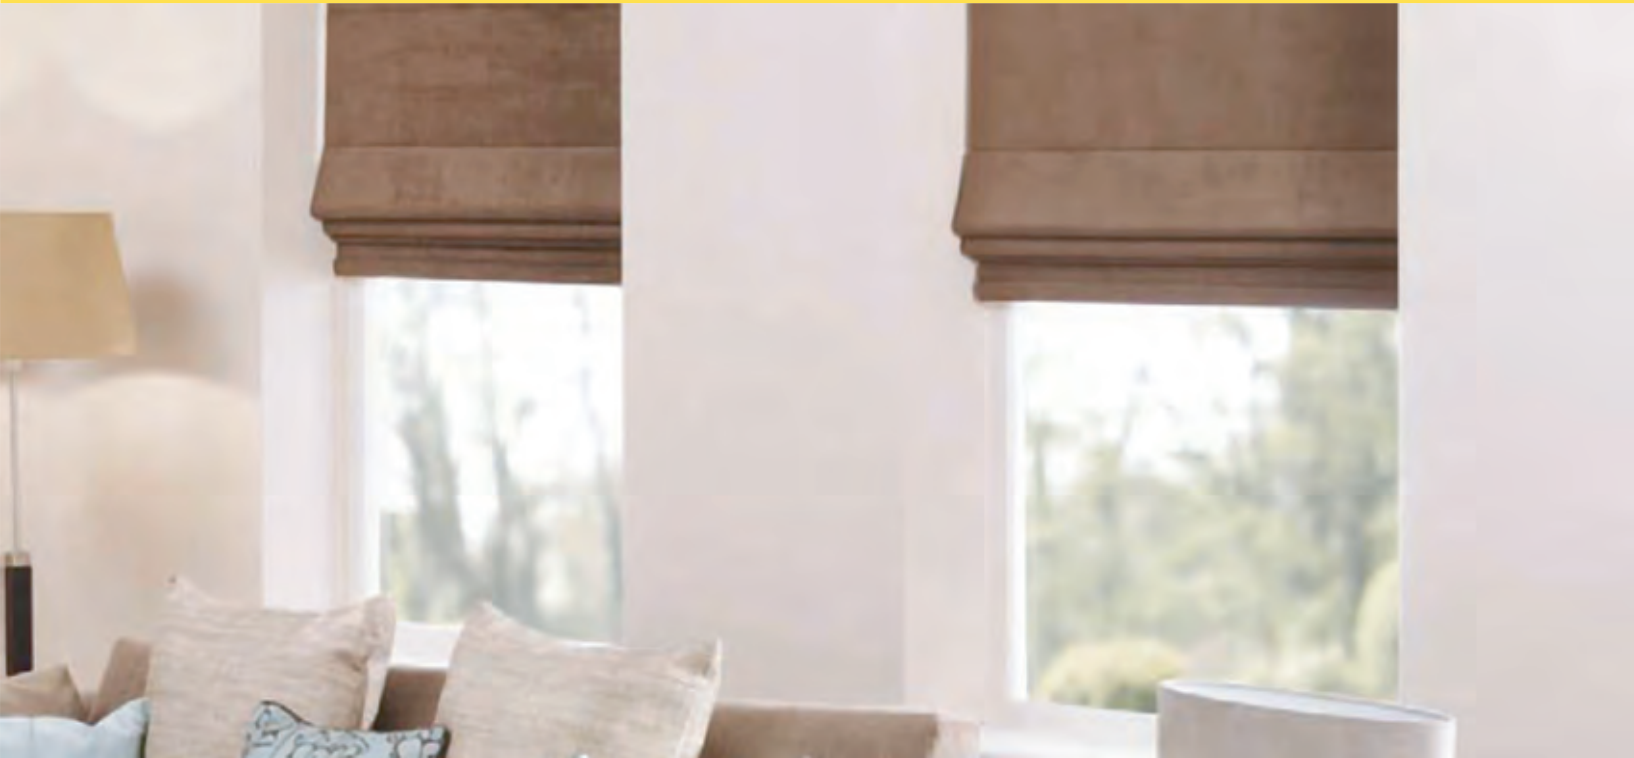

## Motorized Roman Rails

- Elegant shaped aluminium profile, with Velcro hook tape.
- Simple and quick installation with smart klick® bracket.
- Manual setting of the tubular motor.
- Can be controlled by wall switch, remote control (high frequency) or time switch (high frequency).
- Easy to connect to building automation systems.
- Corddrums can be placed on every position in the profile.
- Max fabric weight per cord roll: 4kg and total system 13kg \*1).
- Maximum height 5.5 meter.
- Tubular motor with 26 rpm \*1) rotation speed which results in 6.1 cm/sec \*1) velocity.
- Torque: 4Nm \*1) (80 Watt).
- Easy assembling and smooth operation guaranteed.
- Length: 5.80 meter.
- Profile quality: aluminium, chromated, powder coated.