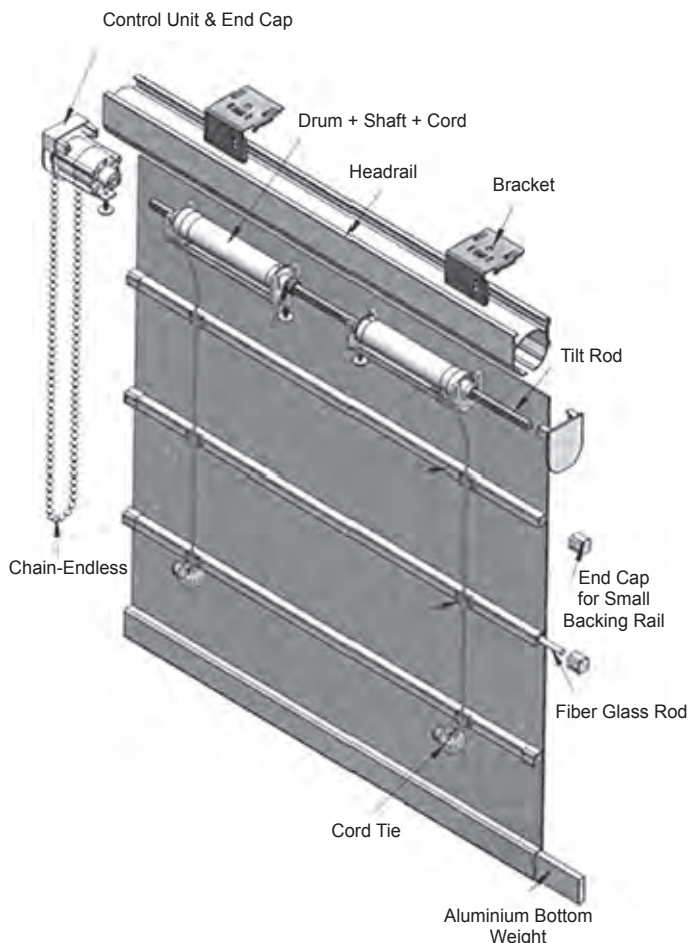

■ **THE BOTTOM BAR** is available in PVC or aluminium and is covered with the same fabric for aesthetic reasons. There is an additional finishing option, where the profile used for the bottom bar has an additional channel offering the possibility of decorative finishes.

■ **THE FINISHING** - usually the finishing is simple, with just the bar at the bottom. However, a wide variety of special finishes are also available.

■ **FINISHES** Finishes are in various shapes (Classic, Colonial, Provence, Castille, Temple, SC-1, SC-5, SC-10, SC-11, SC-12). All these shapes are illustrated on the roller blind catalogue. It is also possible to be decorated with fringes and for the particular meander shape finishing various rods and finials could be selected.

Size restrictions

	80	100	120	140	160	180	200	220	240	260
80										
100										
120										
140										
160										
180										
200										
220										
240										
260										
280										
300										